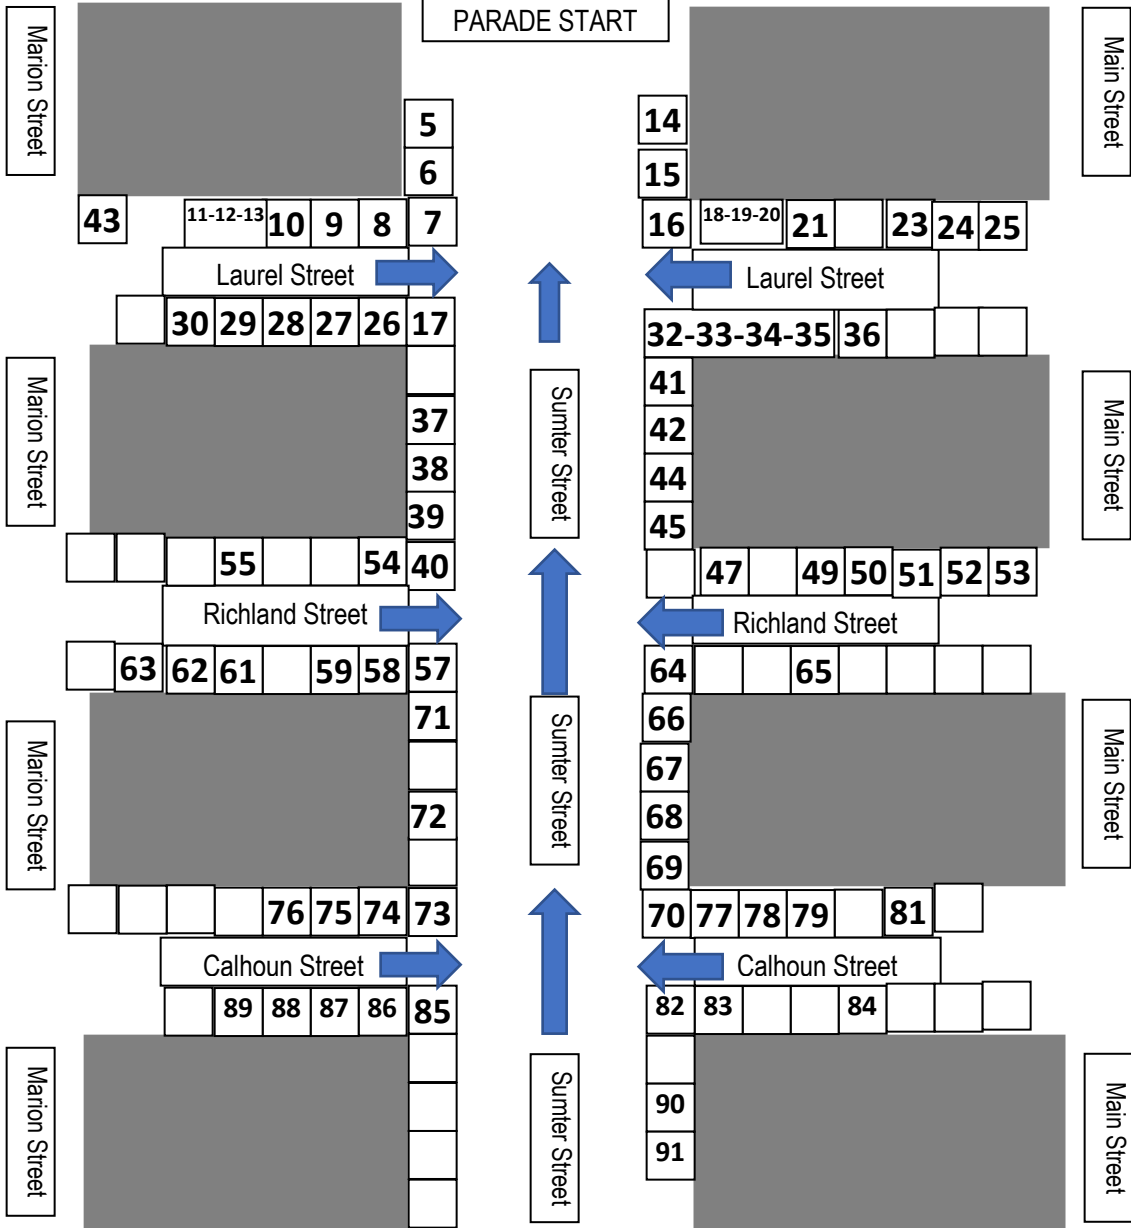

Floats: 8:00 am
Motorized & Pedestrians: 8:30
Bands: 8:45

Elmwood Avenue	Elmwood Avenue	Elmwood Avenue	Elmwood
----------------	----------------	----------------	---------